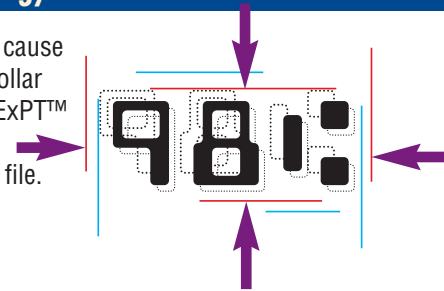

ExPT™ Exact Positioning Technology

A MICR line out of alignment is one cause of rejected checks, a multi-million dollar problem for banks and companies. ExPT™ allows users to precisely adjust the MICR line without affecting the data file.

Available on all TROY MICR 4250 series printers.