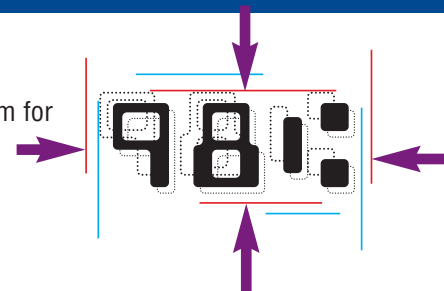

Major Selling Points

- **Three Model Choices**— providing security options to fit your need.
- **Highest level of security printing for small workgroups**— with a print speed as fast as 30 pages per minute, the 2420 is an ideal solution for Accounts Payable, Exception and Distributed check printing.
- **Low Cost of Ownership**— HP award-winning reliability combined with superior fraud and theft deterrence from TROY.
- **Improved value**— faster printing, higher duty cycle than the 2300.
- **Versatile supply options**— All TROY printers are fully compatible with TROY MICR cartridges and standard HP cartridges.

TROY Exclusive Security Features

3-Position Printer Key Locks and Paper Tray Locks

Most businesses locate their workgroup printer in an open office environment. This creates a security risk. TROY offers MICR locks and paper tray locks to reduce the risk of check stock theft and printer misuse.

Standard on TROY MICR 2420 Secure Ex.
Tray locks optional on other MICR 2420 printers.

Exclusive TROYmark™ Intelligent Anti-tampering Technology

TROYmark™ is a watermark of user-defined variable data, printed diagonally across each check. It provides state-of-the-art deterrence of fraudulent check alteration.

Standard on TROY MICR 2420 Secure Ex.

ExPT™ Exact Positioning Technology

A MICR line out of alignment is one cause of rejected checks, a multi-million dollar problem for banks and companies. ExPT™ allows users to precisely adjust the MICR line without affecting the data file.

Available on all TROY MICR 2420 series printers.

Built-in Secure Encryption and Decryption

Data security is critical in a distributed printing application. TROY's encryption/ decryption technology "unlocks" and prints the data only when it is received at the TROY printer.